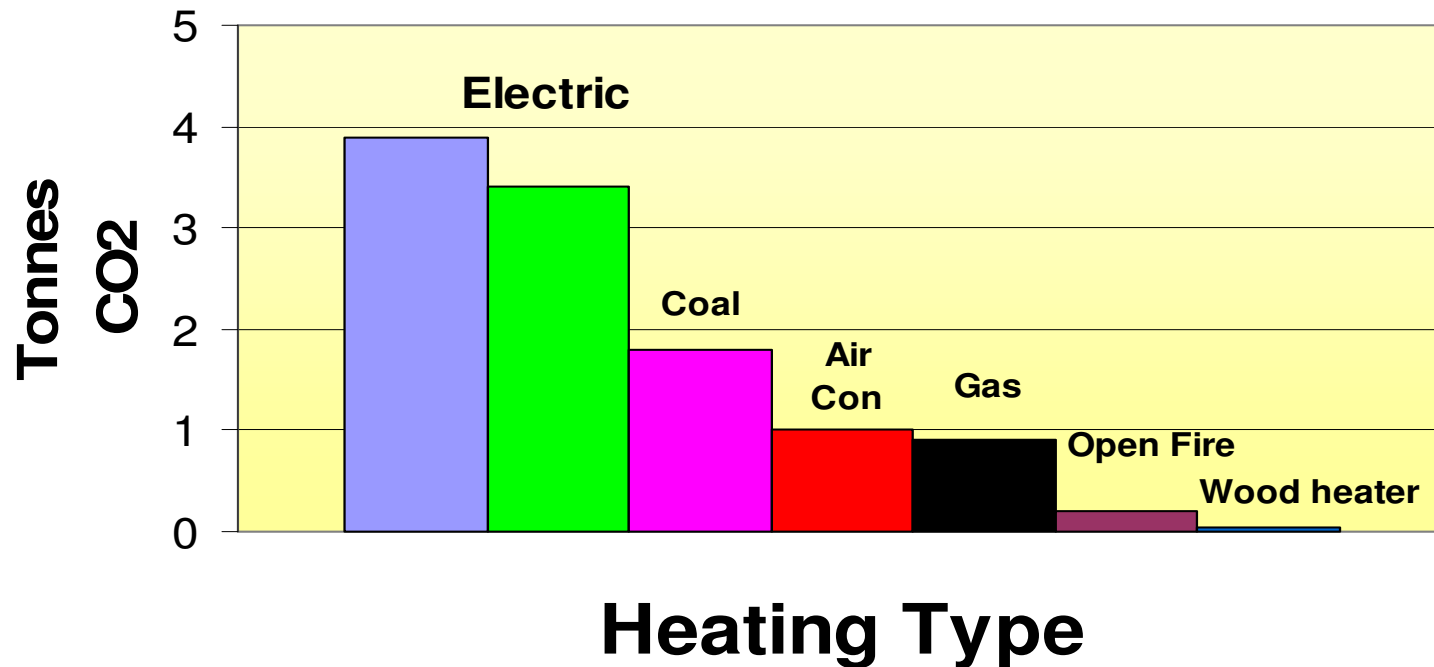

CO2 Emissions per year (Sydney)

(Australian Consumers Association)

Graph taken from values in: <http://www.choice.com.au>

<http://www.choice.com.au/viewArticle.aspx?id=100340&catId=100519&tid=100008&p=9&title=Your+heating+options>

- Electricity Off Peak
- Electric Radiant & Convection!
- Coal Slow Combustion!
- Electric Air Conditioning
- Natural Gas
- Wood - Open Fires
- Wood Slow Combustion